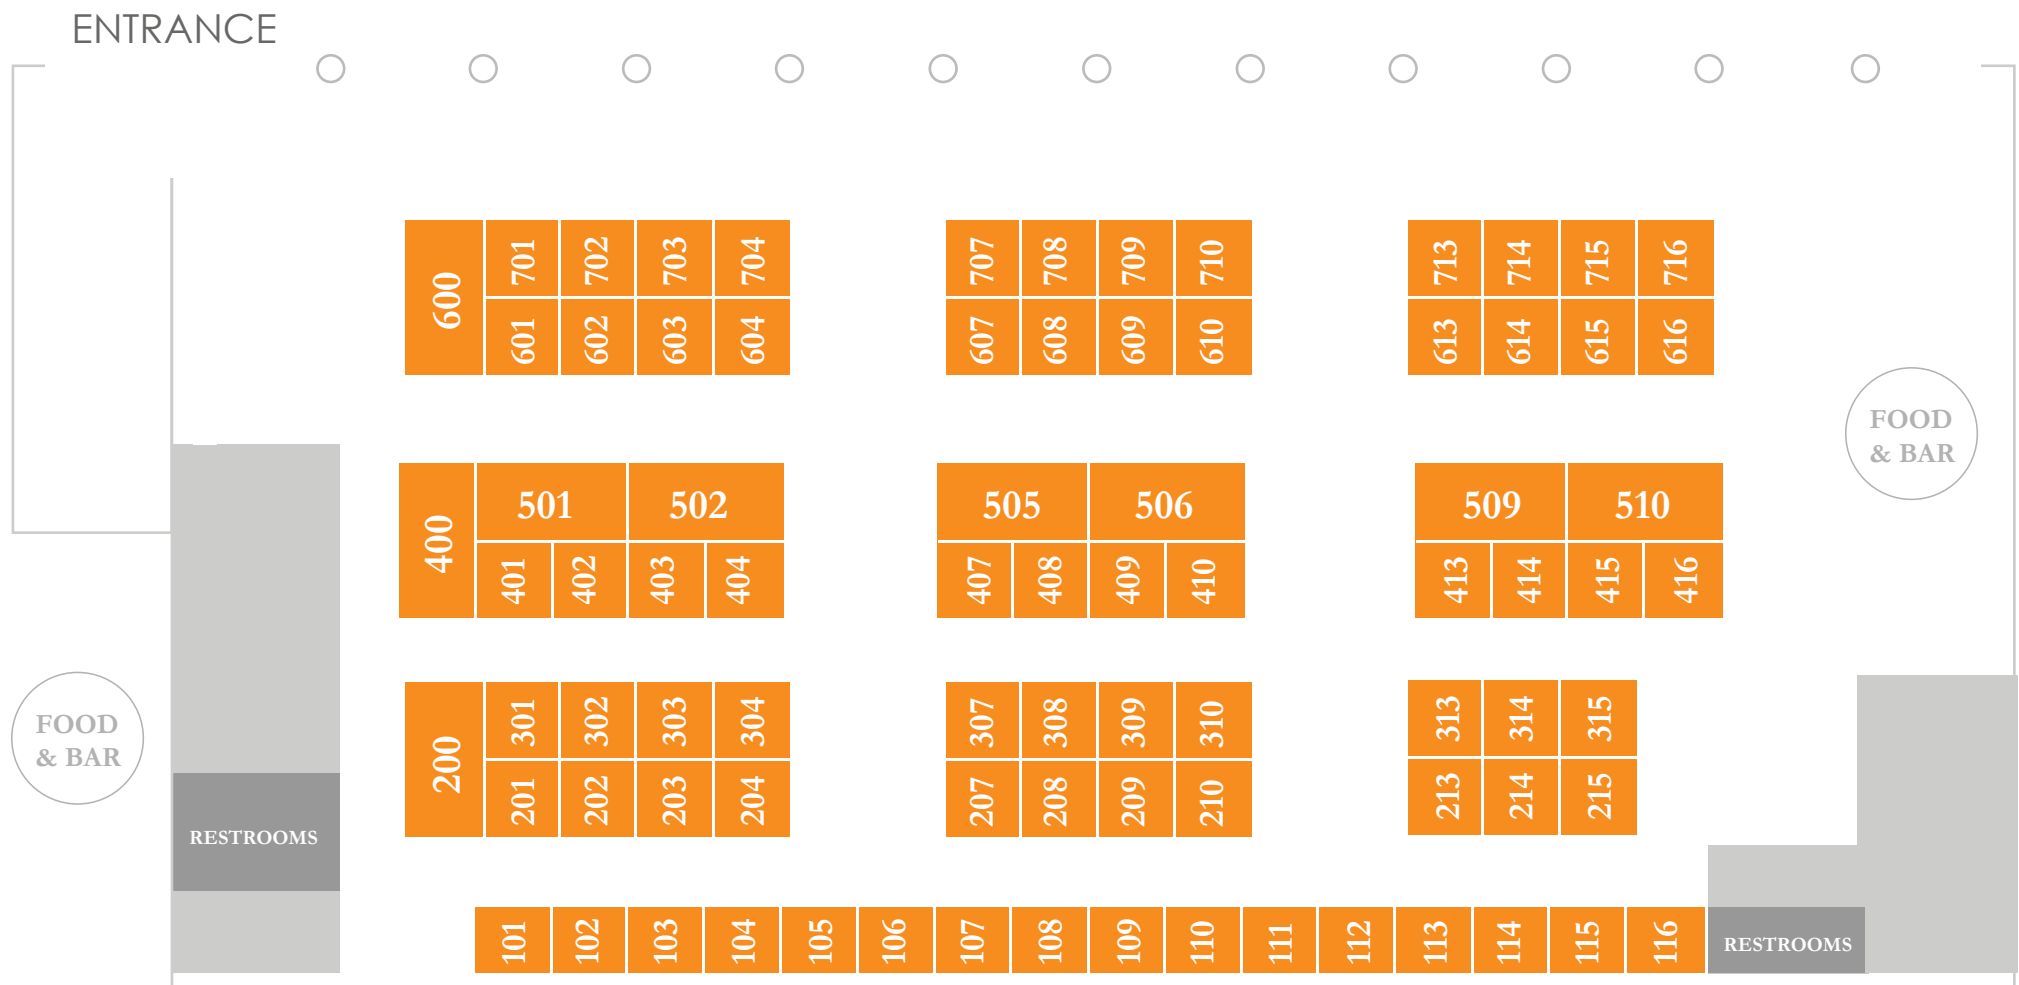

2017 OBJECTS OF ART LA FLOORPLAN

October 6-8, 2017 | THE REEF | 1933 South Broadway, Los Angeles, CA

- Booth sizes shown are 10' x 10' but can be combined to 10'x20' or larger
- The 500 aisle booths are 10'x 20' with structural columns which reduce the clear opening thus charged as 10' x 16'
- Aisle 500 is the only location for 10' x 16' booths
- Row 700 will be open to the center aisle